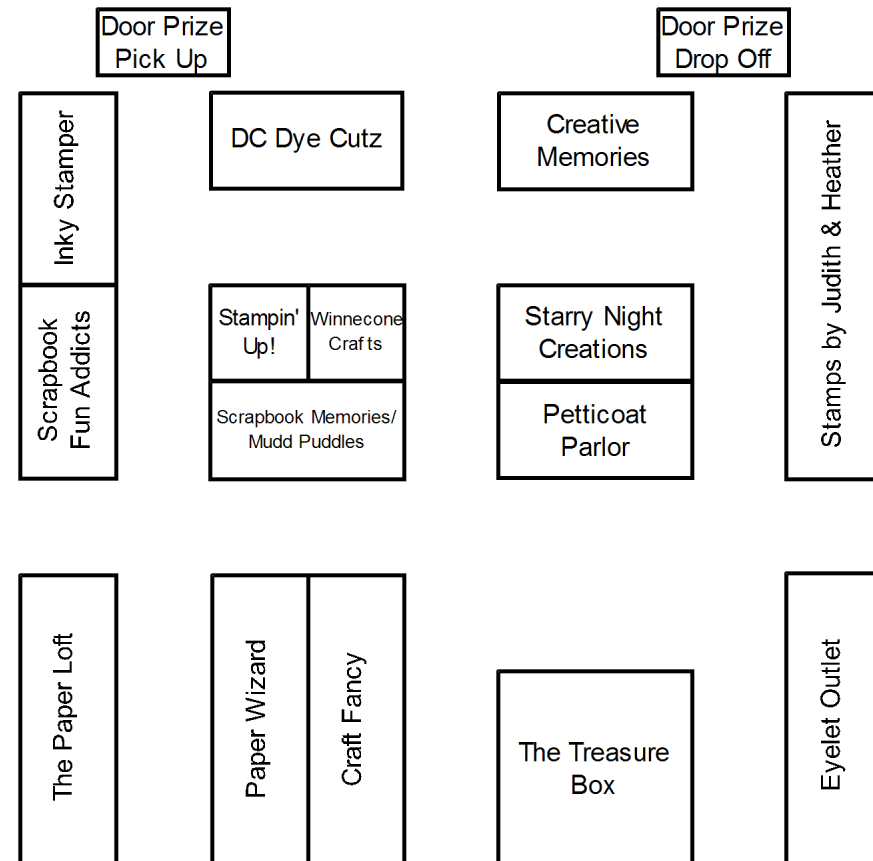

CKC-Madison  
Madison, WI  
June 26-27, 2026

Entrance